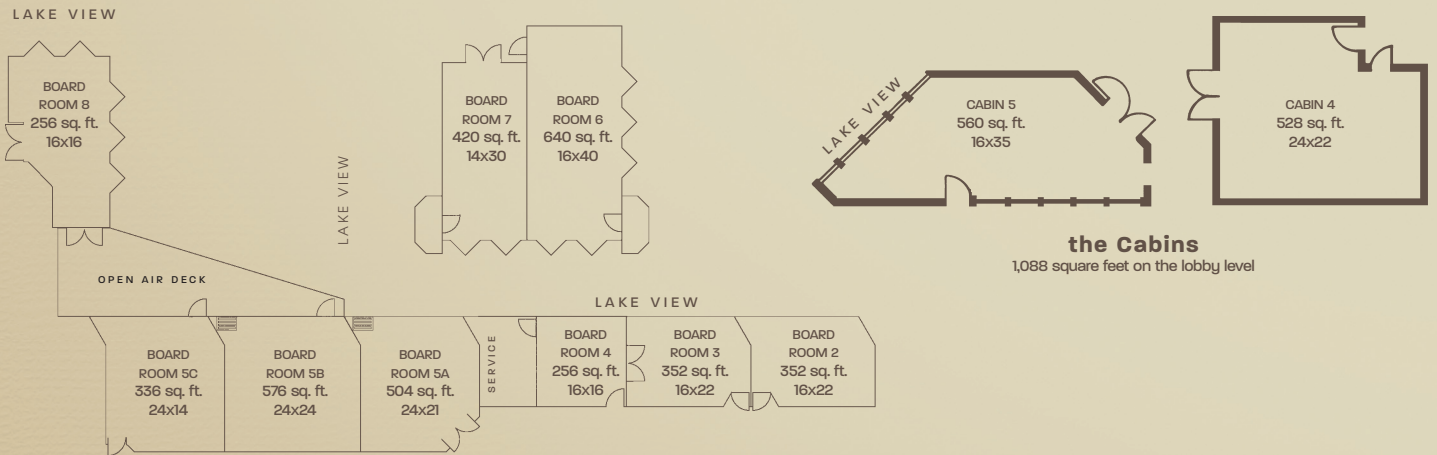

the Bayview Rooms
3,932 square feet of waterfront meeting space in the conference center, 8 foot ceiling height

the Conference Center Bays
16,256 square feet in the conference center, 16 foot ceiling height
64x242 foot overall dimensions (Bay 1-6 Open)

the Cabins
1,088 square feet on the lobby level

the Seventh Floor Boardrooms
3,692 square feet overlooking Lake Coeur d'Alene from the seventh floor of The Resort